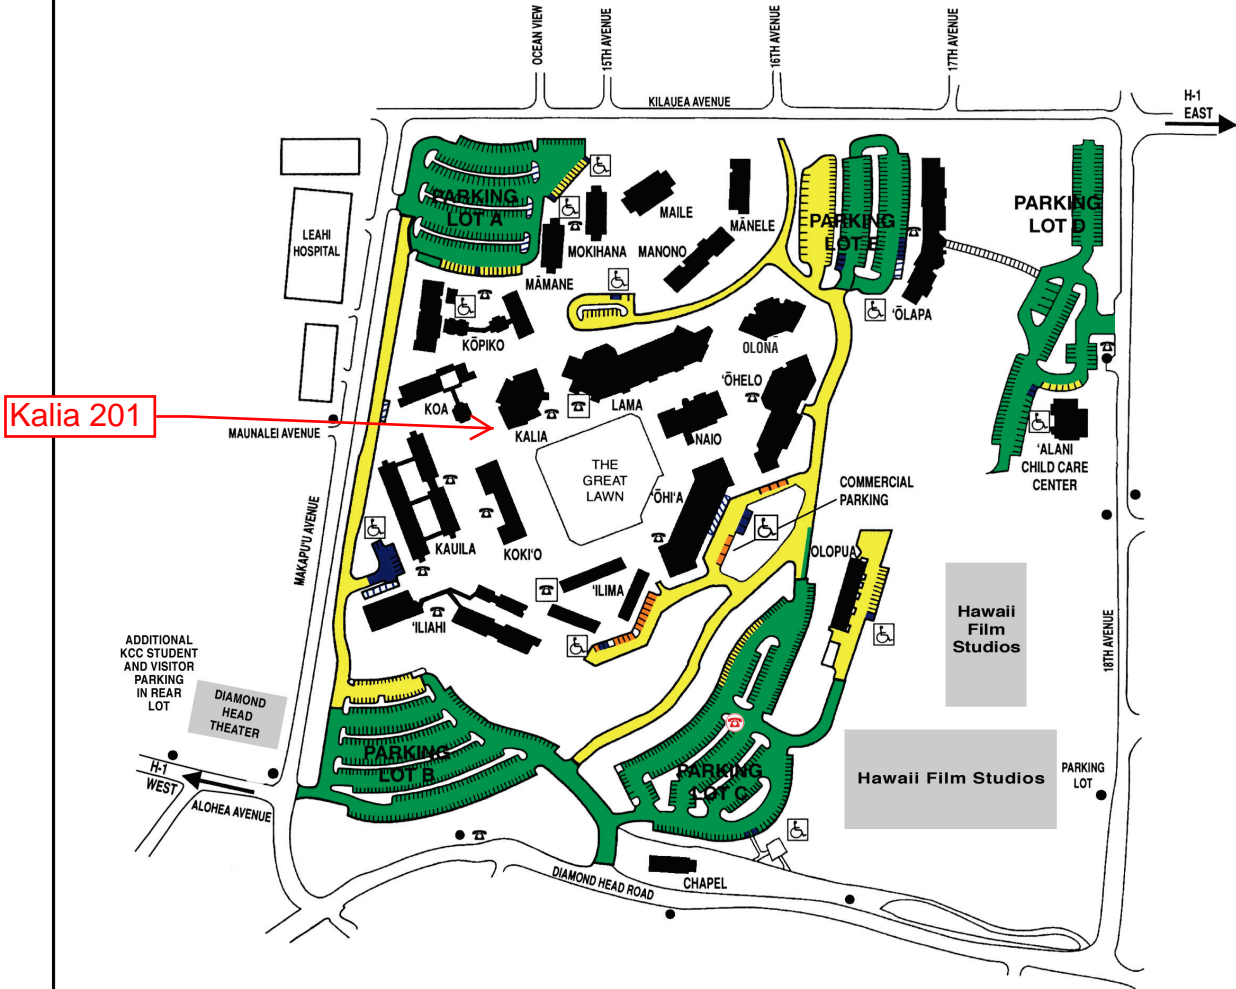

# Kapi'olani Community College

- Handicap Parking
- Motorcycle, Moped Parking
- Staff Parking  
*(Mon-Fri, 6:00 am to 4:00 pm)*
- Bus Stops
- Visitor with Permit Parking  
*(Mon-Fri, 6:00 am to 4:00 pm)*
- Emergency Phone
- Pay Phones
- Student and Visitor Parking  
*(No permit required)*
- TDD Pay Phones

**Cars parked at red curbs will be towed!!!**

**Permits required for Lot A Parking  
(Mon-Fri, 6:00 am to 4:00 pm)**